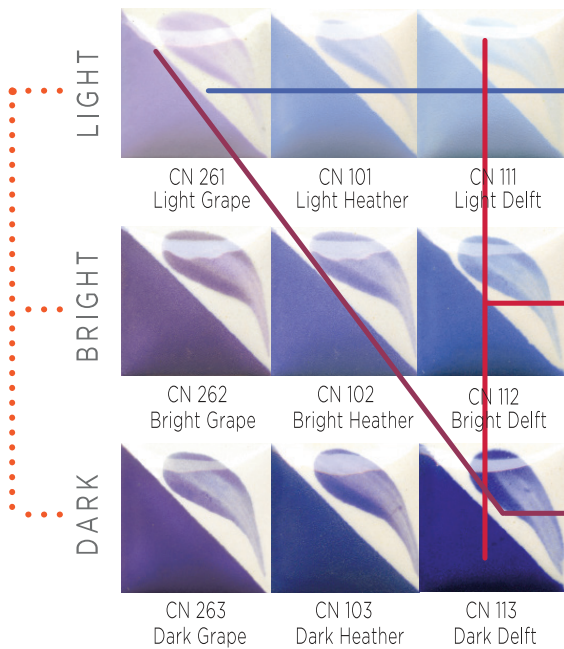

Each color family is represented by 3 color values

Light • Bright • Dark

Color Selection Tips:

Select horizontally for consistent intensity, color for color

Select vertically for harmonization of a particular color